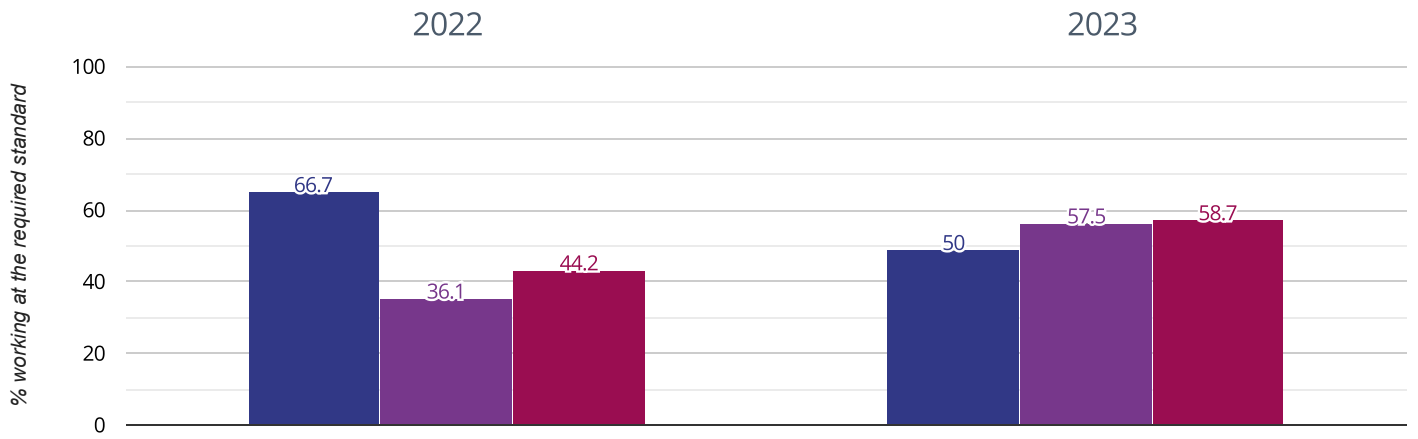

If you have any queries regarding the data within the Real Time Data graphs, please contact your Local Authority.

ST ALBAN'S CATHOLIC PRIMARY SCHOOL

Brought to you by [the NCER](#)

Year 1: Working At

93.3% in 2023

7.1% points rise since 2022

3.6% points rise since 2019

■ St Alban's Catholic Primary School ■ Cambridgeshire (209)

■ NCER National (16421)

🎧 Year 2: Working At

50% in 2023

16.7% points drop since 2022

■ St Alban's Catholic Primary School ■ Cambridgeshire (203)