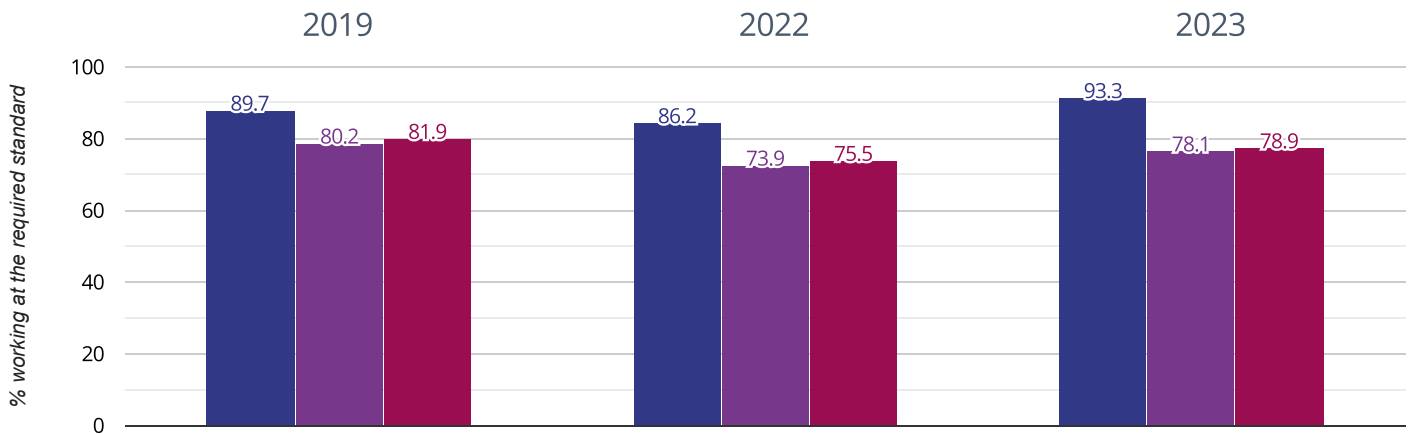

If you have any queries regarding the data within the Real Time Data graphs, please contact your Local Authority.

ST ALBAN'S CATHOLIC PRIMARY SCHOOL

Brought to you by [the NCER](#)

Year 1: Working At

93.3% in 2023

7.1% points rise since 2022

3.6% points rise since 2019

■ St Alban's Catholic Primary School ■ Cambridgeshire (209)

■ NCER National (16421)

🎧 Year 2: Working At

50% in 2023

16.7% points drop since 2022

■ St Alban's Catholic Primary School ■ Cambridgeshire (203)