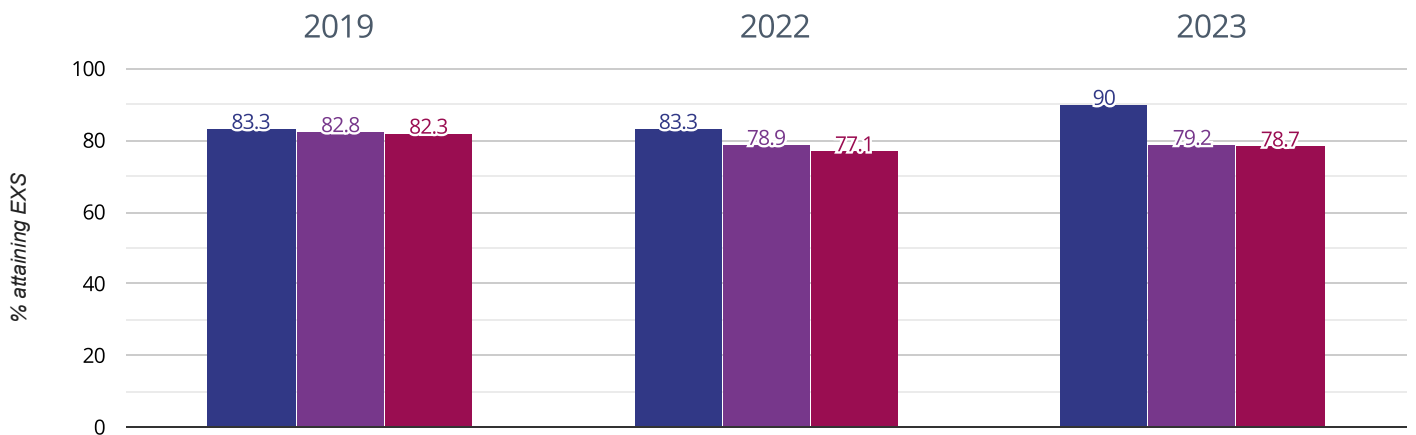

⊕ Maths - attaining EXS or better

70% in 2023

13.3% points drop since 2022

13.3% points drop since 2019

■ St Alban's Catholic Primary School ■ Cambridgeshire (210)
■ NCER National (16474)

⊕ Maths - attaining GDS

33.3% in 2023

3.3% points rise since 2022

0% change from 2019

■ St Alban's Catholic Primary School ■ Cambridgeshire (210)
■ NCER National (16474)

🌿 Science - attaining EXS

90% in 2023

6.7% points rise since 2022

6.7% points rise since 2019

■ St Alban's Catholic Primary School ■ Cambridgeshire (210)
■ NCER National (16474)

RWM - attaining EXS or better

56.7% in 2023

16.6% points drop since 2022

10% points drop since 2019