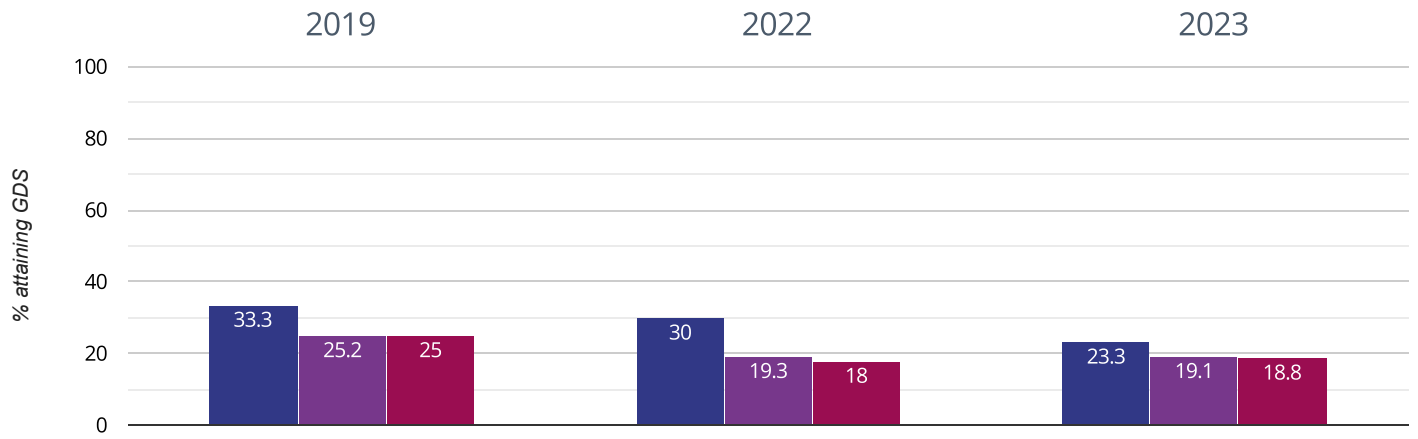

73.3% in 2023

13.4% points drop since 2022

16.7% points drop since 2019

■ St Alban's Catholic Primary School ■ Cambridgeshire (210)

■ NCER National (16474)

Reading - attaining GDS

23.3% in 2023

6.7% points drop since 2022

10% points drop since 2019

■ St Alban's Catholic Primary School ■ Cambridgeshire (210)
■ NCER National (16474)

Writing - attaining EXS or better

63.3% in 2023

10% points drop since 2022

13.4% points drop since 2019