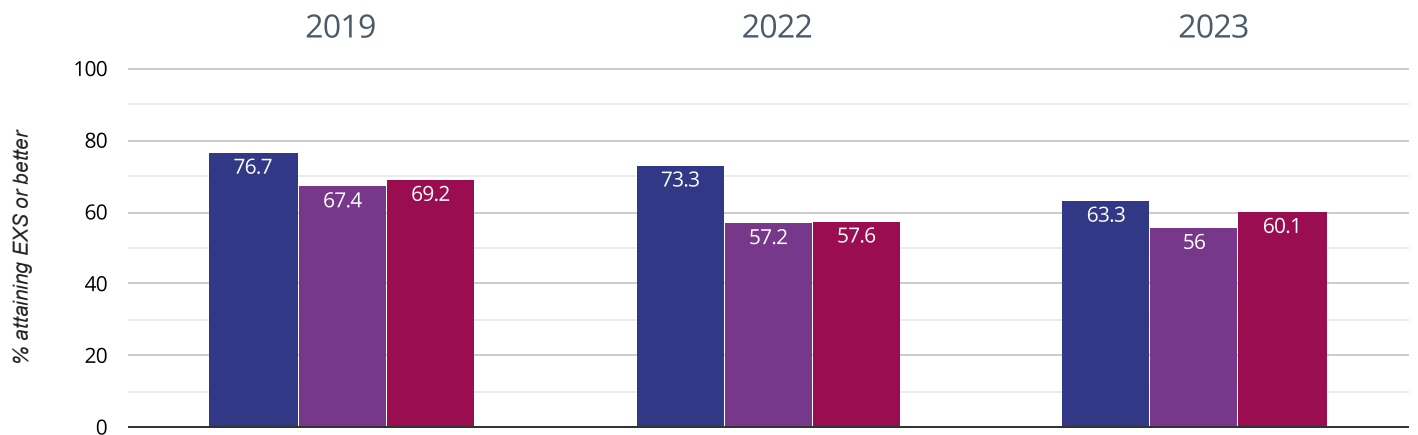

Writing - attaining EXS or better

63.3% in 2023

10% points drop since 2022

13.4% points drop since 2019

■ St Alban's Catholic Primary School   ■ Cambridgeshire (210)
■ NCER National (16474)