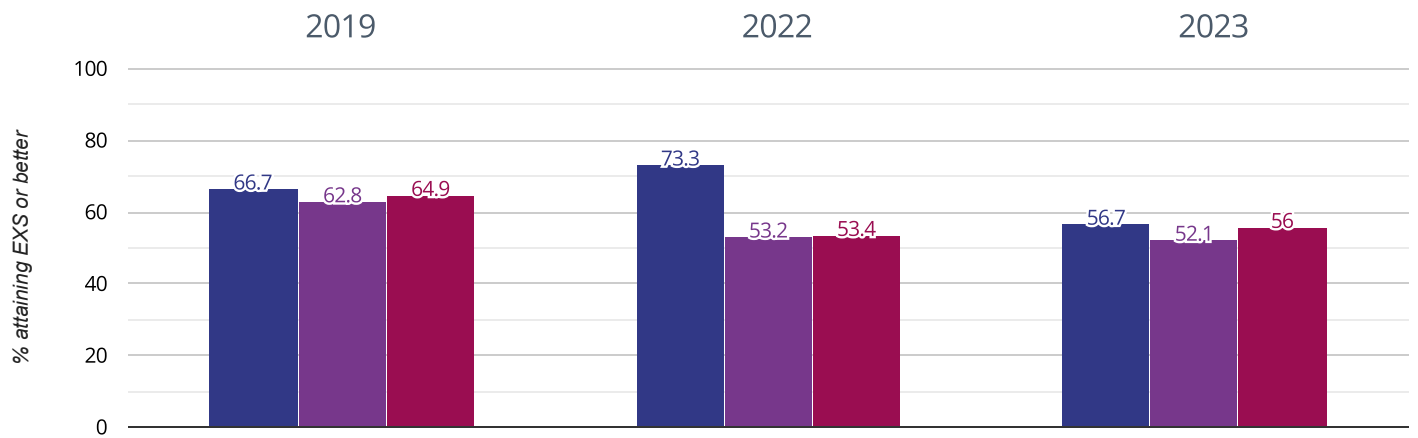

33.3% in 2023

3.3% points rise since 2022

0% change from 2019

■ St Alban's Catholic Primary School ■ Cambridgeshire (210)
■ NCER National (16474)

🌿 Science - attaining EXS

90% in 2023

6.7% points rise since 2022

6.7% points rise since 2019

■ St Alban's Catholic Primary School ■ Cambridgeshire (210)
■ NCER National (16474)

RWM - attaining EXS or better

56.7% in 2023

16.6% points drop since 2022

10% points drop since 2019