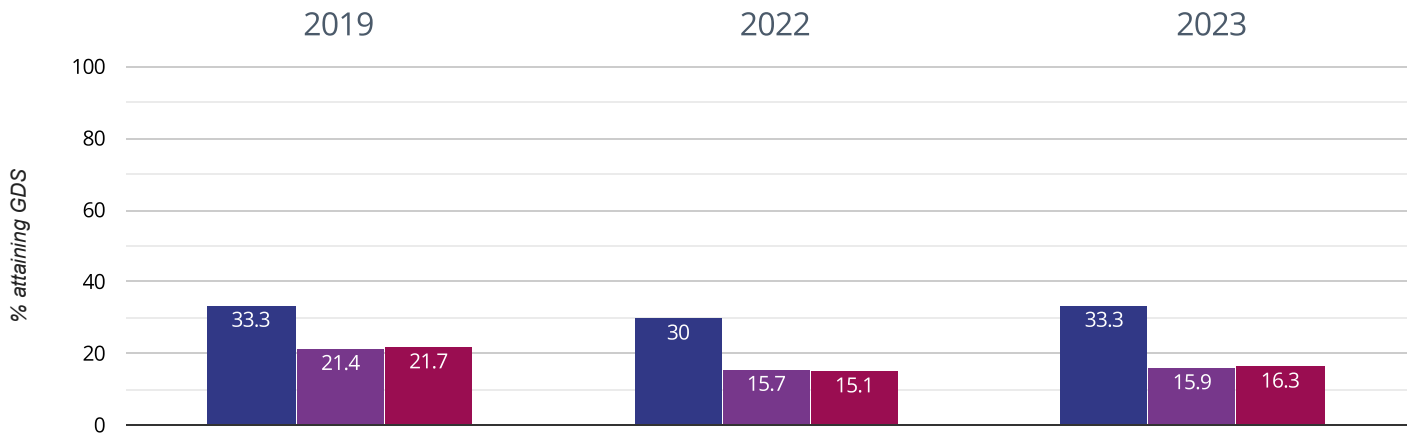

⊕ Maths - attaining EXS or better

70% in 2023

13.3% points drop since 2022

13.3% points drop since 2019

■ St Alban's Catholic Primary School ■ Cambridgeshire (210)
■ NCER National (16474)

⊕ Maths - attaining GDS

33.3% in 2023

3.3% points rise since 2022

0% change from 2019

■ St Alban's Catholic Primary School ■ Cambridgeshire (210)
■ NCER National (16474)

🌿 Science - attaining EXS

90% in 2023

6.7% points rise since 2022