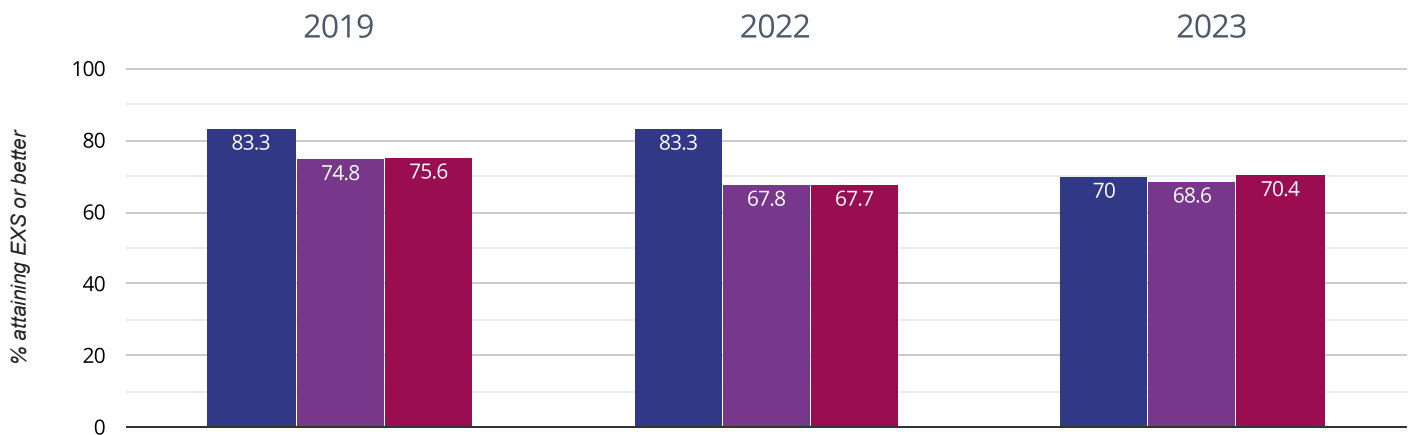

⊕ Maths - attaining EXS or better

70% in 2023

13.3% points drop since 2022

13.3% points drop since 2019

■ St Alban's Catholic Primary School ■ Cambridgeshire (210)
■ NCER National (16474)

⊕ Maths - attaining GDS