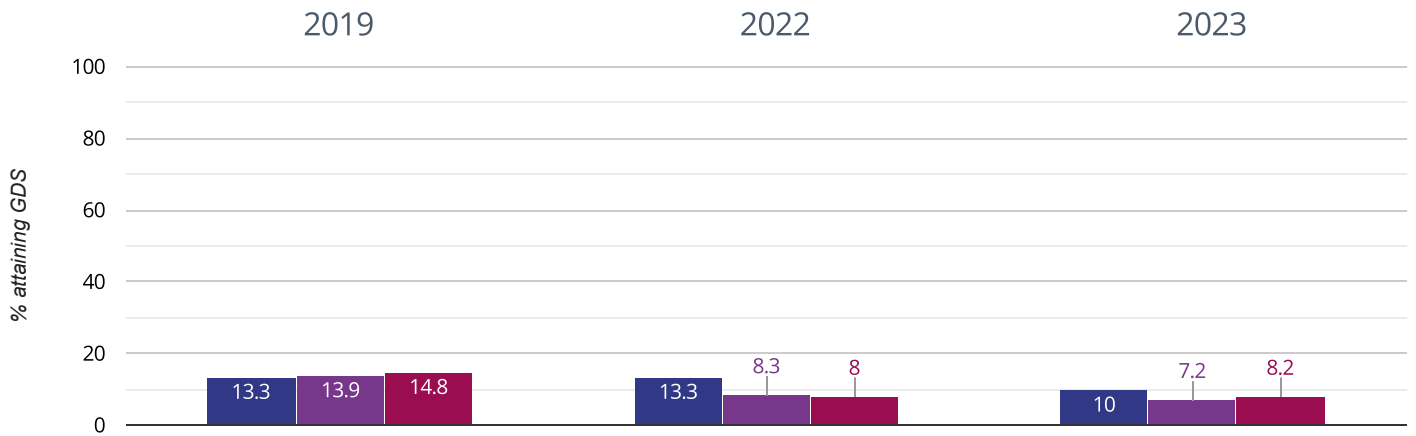

✎ Writing - attaining GDS

10% in 2023

3.3% points drop since 2022

3.3% points drop since 2019

■ St Alban's Catholic Primary School   ■ Cambridgeshire (210)
■ NCER National (16474)