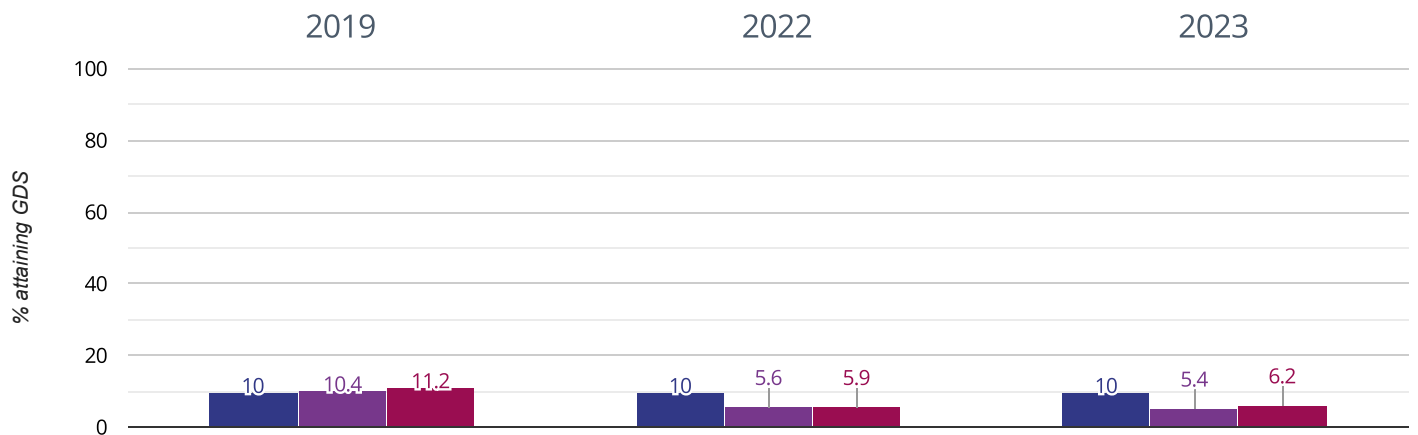

RWM - attaining GDS

10% in 2023

0% change from 2022

0% change from 2019

■ St Alban's Catholic Primary School   ■ Cambridgeshire (210)

■ NCER National (16474)