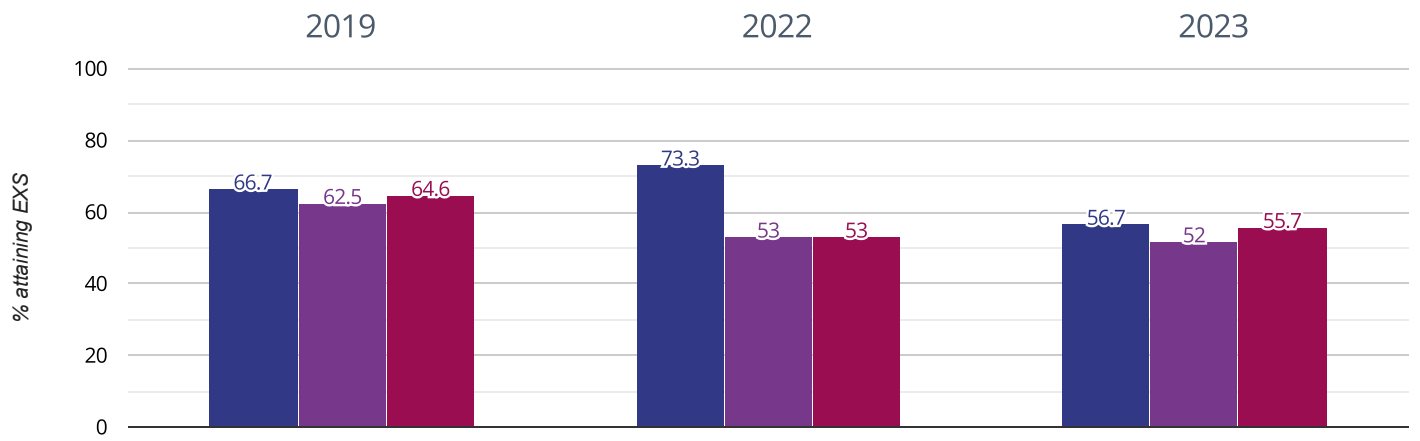

6.7% points rise since 2019

■ St Alban's Catholic Primary School ■ Cambridgeshire (210)
■ NCER National (16474)

RWM - attaining EXS or better

56.7% in 2023

16.6% points drop since 2022

10% points drop since 2019

■ St Alban's Catholic Primary School ■ Cambridgeshire (210)

■ NCER National (16474)

RWM - attaining GDS

10% in 2023

0% change from 2022

0% change from 2019

■ St Alban's Catholic Primary School ■ Cambridgeshire (210)

■ NCER National (16474)

🔗 Reading, Writing, Maths and Science - attaining EXS

56.7 in 2023

16.6 points drop since 2022

10 points drop since 2019

■ St Alban's Catholic Primary School ■ Cambridgeshire (210)

■ NCER National (16474)