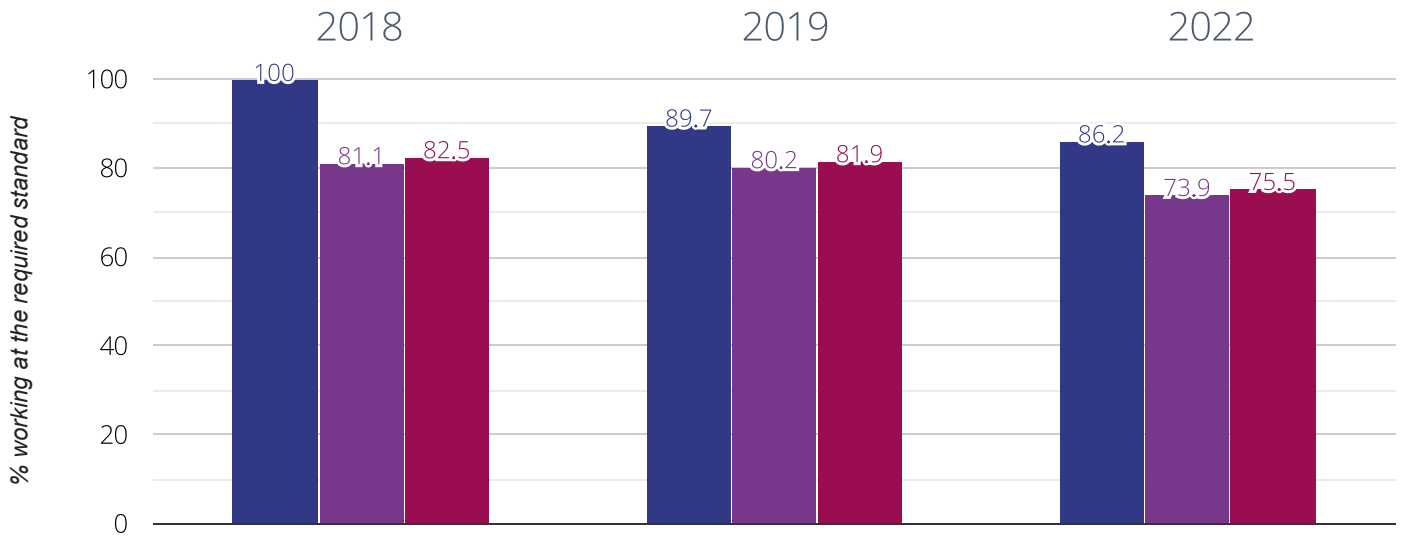

✉ If you have any queries regarding the data within the Real Time Data graphs, please contact your Local Authority.

ST ALBAN'S CATHOLIC PRIMARY SCHOOL

Brought to you by [the NCER](#)

Year 1: Working At

86.2% in 2022

3.5% points drop since 2019

13.8% points drop since 2018

■ St Alban's Catholic Primary School

■ Cambridgeshire (205)

■ NCER National (16353)

Year 2: Working At

66.7% in 2022

33.3% points drop since 2018