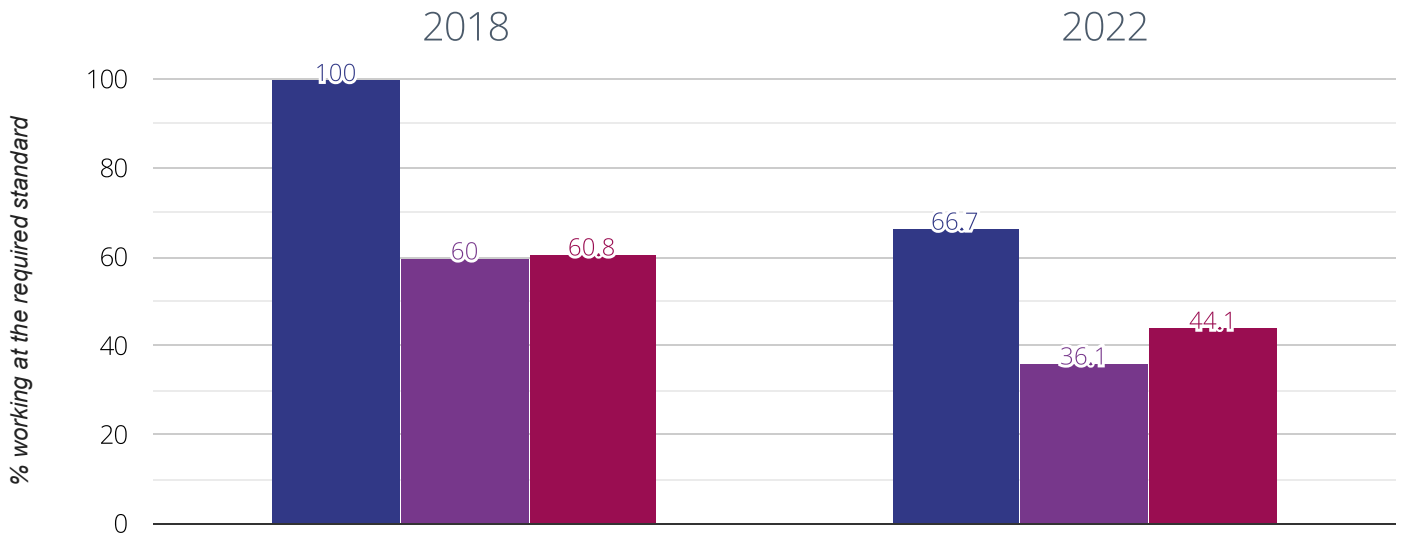

3.5% points drop since 2019

13.8% points drop since 2018

■ St Alban's Catholic Primary School

■ Cambridgeshire (205)

■ NCER National (16353)

Year 2: Working At

66.7% in 2022

33.3% points drop since 2018