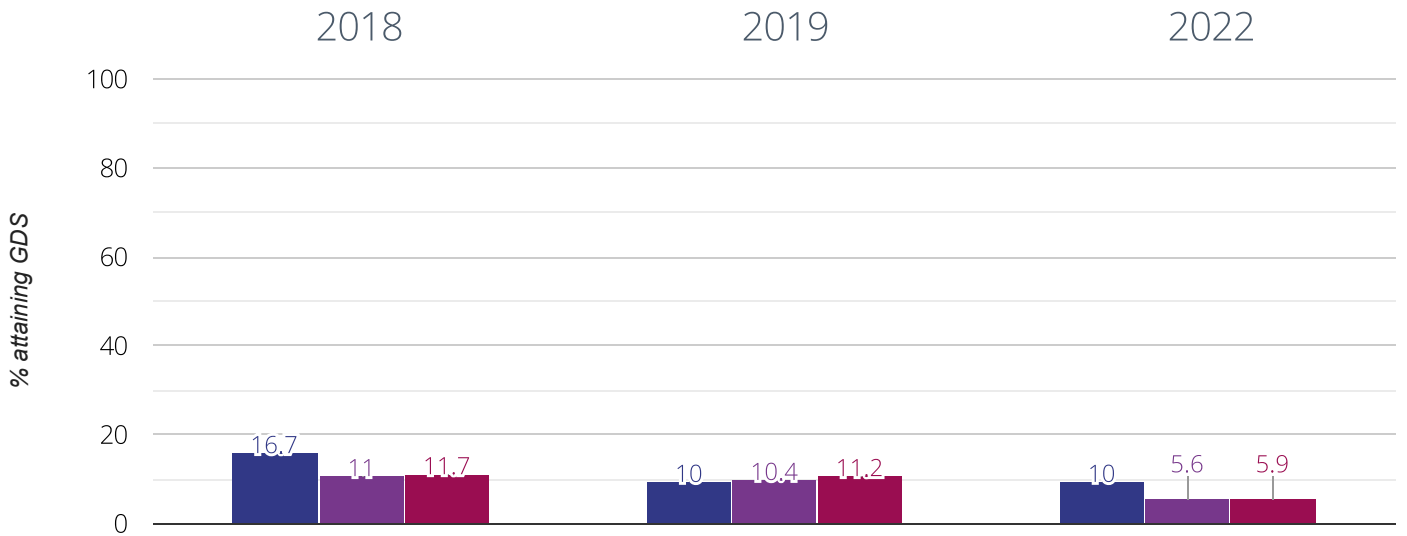

RWM - attaining EXS or better

73.3% in 2022

6.6% points rise since 2019

0% change from 2018

■ St Alban's Catholic Primary School

■ Cambridgeshire (207)

■ NCER National (16459)

RWM - attaining GDS

10% in 2022

0% change from 2019

6.7% points drop since 2018

■ St Alban's Catholic Primary School

■ Cambridgeshire (207)

■ NCER National (16459)

👤 Reading, Writing, Maths and Science - attaining EXS

73.3 in 2022