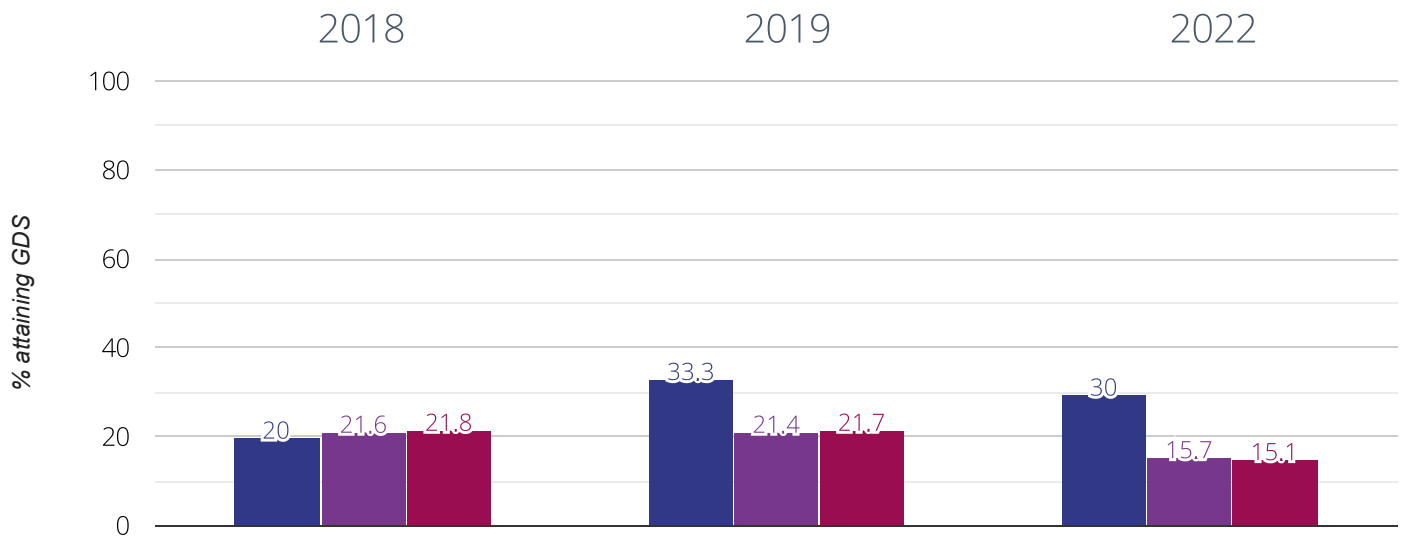

+ Maths - attaining GDS

30% in 2022

3.3% points drop since 2019

10% points rise since 2018

■ St Alban's Catholic Primary School

■ Cambridgeshire (207)

■ NCER National (16459)