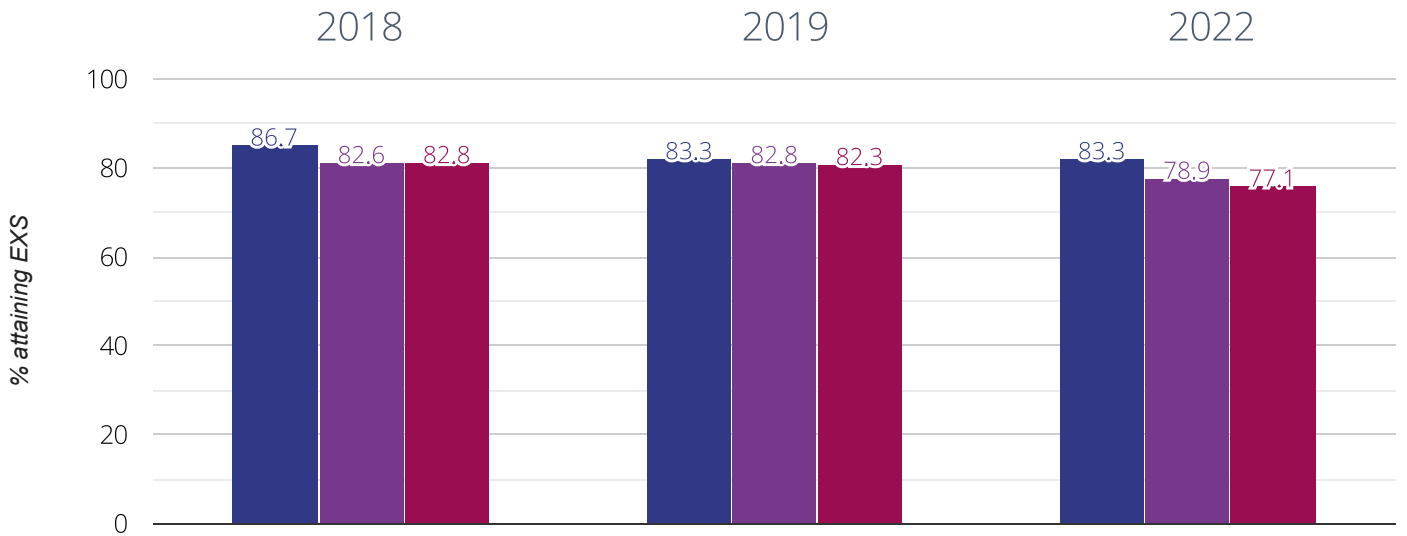

■ Cambridgeshire (207)

■ NCER National (16459)

+ Maths - attaining GDS

30% in 2022

3.3% points drop since 2019

10% points rise since 2018

■ St Alban's Catholic Primary School

■ Cambridgeshire (207)

■ NCER National (16459)

Science - attaining EXS

83.3% in 2022

0% change from 2019

3.4% points drop since 2018

■ St Alban's Catholic Primary School

■ Cambridgeshire (207)

■ NCER National (16459)