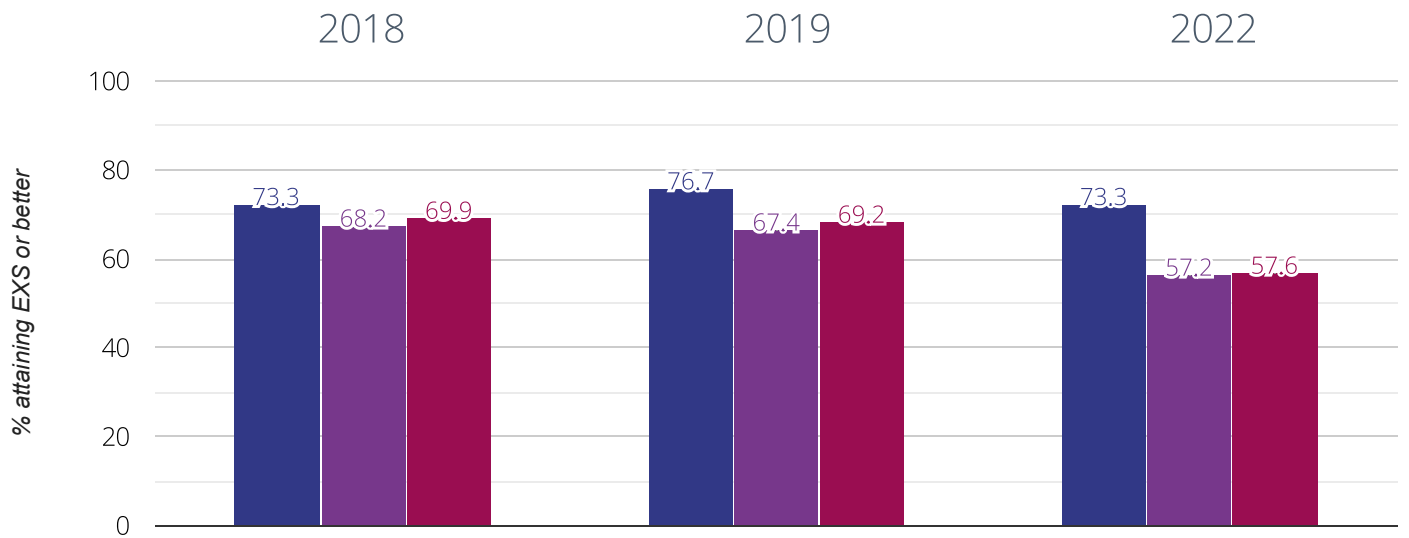

3.3% points drop since 2019

0% change from 2018

■ St Alban's Catholic Primary School

■ Cambridgeshire (207)

■ NCER National (16459)

 Writing - attaining EXS or better

73.3% in 2022

3.4% points drop since 2019