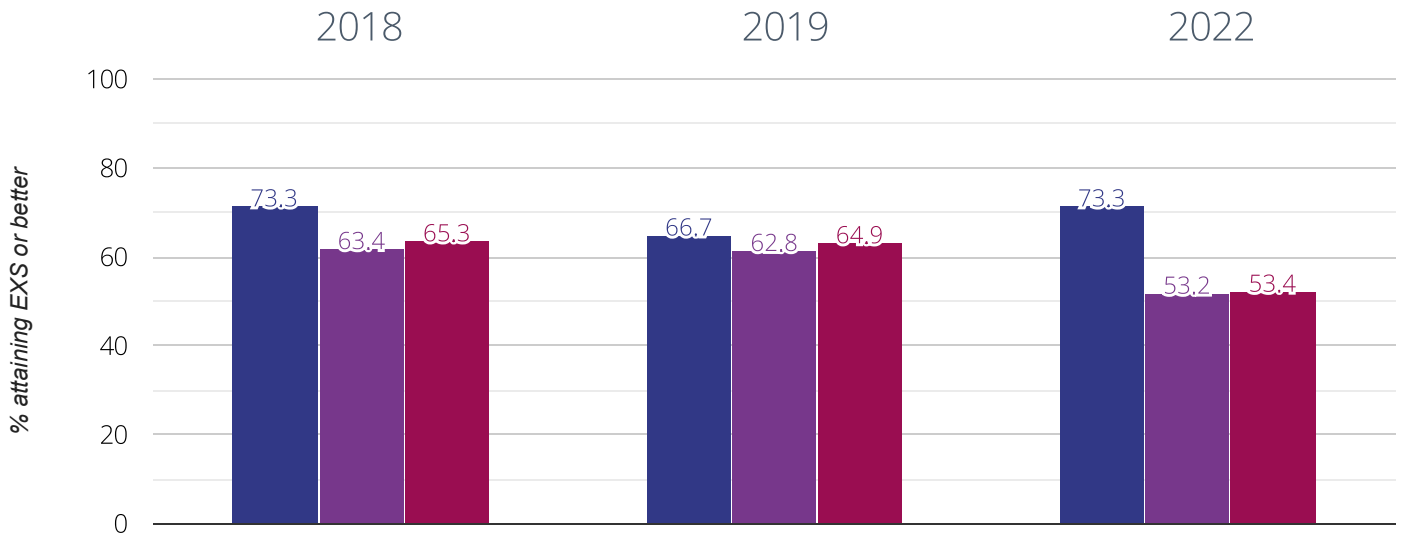

■ NCER National (16459)

Science - attaining EXS

83.3% in 2022

0% change from 2019

3.4% points drop since 2018

■ St Alban's Catholic Primary School

■ Cambridgeshire (207)

■ NCER National (16459)

RWM - attaining EXS or better

73.3% in 2022

6.6% points rise since 2019

0% change from 2018

■ St Alban's Catholic Primary School

■ Cambridgeshire (207)

■ NCER National (16459)

RWM - attaining GDS