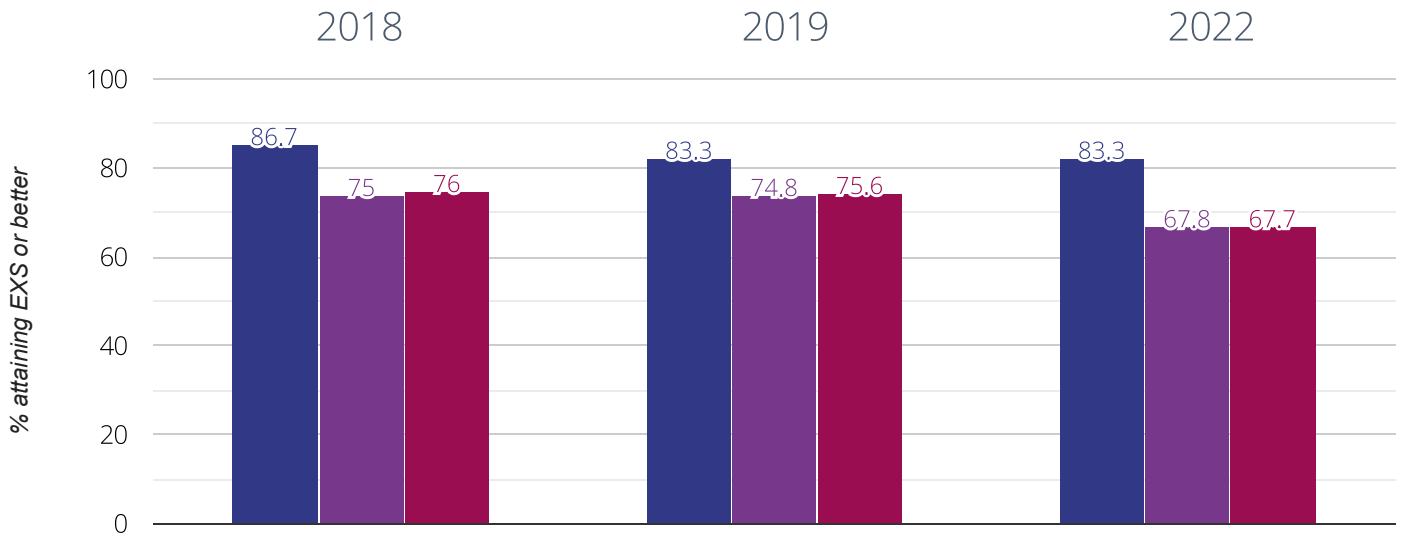

⊕ Maths - attaining EXS or better

83.3% in 2022

0% change from 2019

3.4% points drop since 2018

■ St Alban's Catholic Primary School

■ Cambridgeshire (207)

■ NCER National (16459)