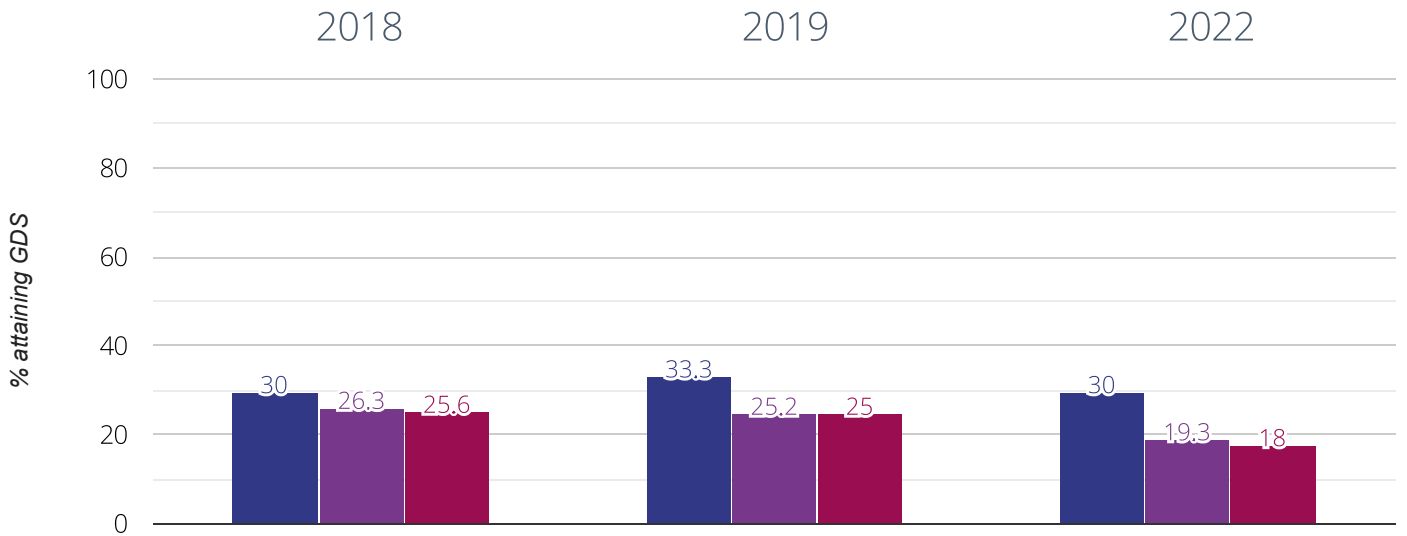

86.7% in 2022

3.3% points drop since 2019

0% change from 2018

■ St Alban's Catholic Primary School

■ Cambridgeshire (207)

■ NCER National (16459)

Reading - attaining GDS

30% in 2022