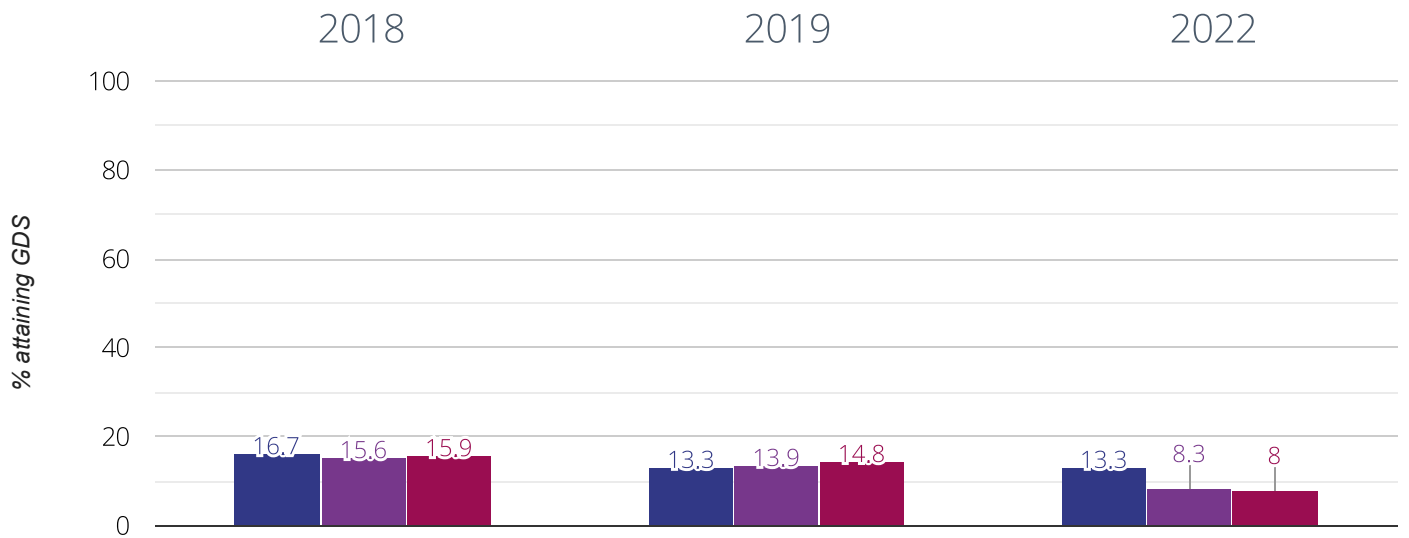

Writing - attaining GDS

13.3% in 2022

0% change from 2019

3.4% points drop since 2018

St Alban's Catholic Primary School

Cambridgeshire (207)

NCER National (16459)