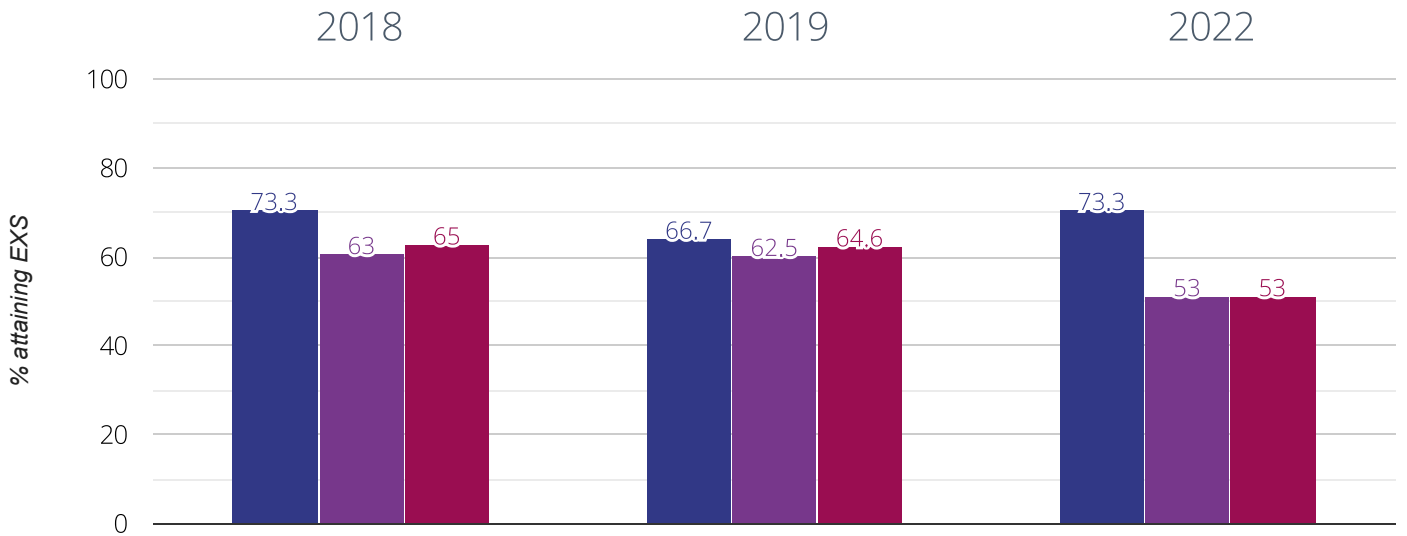

RWM - attaining EXS or better

73.3% in 2022

6.6% points rise since 2019

0% change from 2018

■ St Alban's Catholic Primary School

■ Cambridgeshire (207)

■ NCER National (16459)

RWM - attaining GDS

10% in 2022

0% change from 2019

6.7% points drop since 2018

■ St Alban's Catholic Primary School

■ Cambridgeshire (207)

■ NCER National (16459)

👤 Reading, Writing, Maths and Science - attaining EXS

73.3 in 2022

6.6 points rise since 2019

0 change from 2018

■ St Alban's Catholic Primary School

■ Cambridgeshire (207)

■ NCER National (16459)