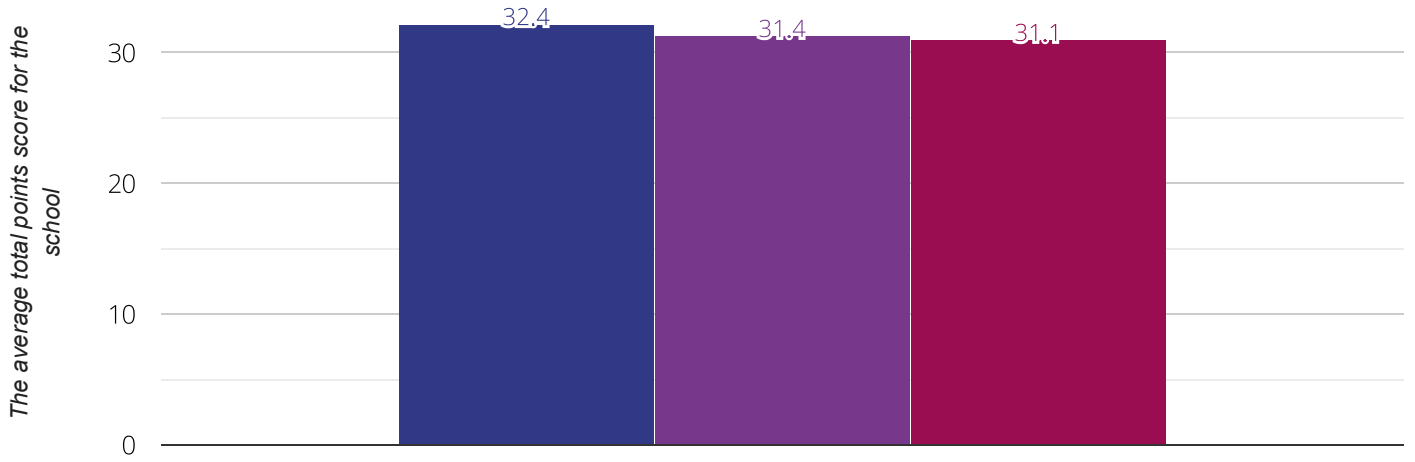

2022

66.7% in 2022

■ St Alban's Catholic Primary School

■ Cambridgeshire (213)

■ NCER National (17499)

Average Total Points Score

2022

32.4 in 2022